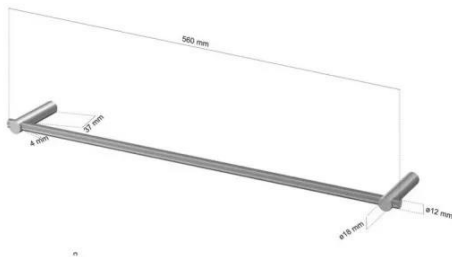

Contact:

Cloakroom Solutions Ltd

info@cloakroomsolutions.co.uk

020 3011 1014