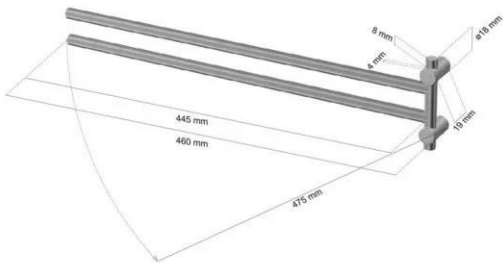

Contact:

Cloakroom Solutions Ltd

info@cloakroomsolutions.co.uk

020 3011 1014