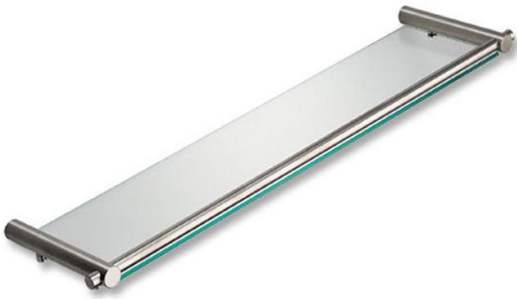

Cool Line CL-230 Washroom Shelf

Specification text:

Range: Bathroom Shelves

Product Reference:

- Brushed: CL-230.71

- Polished: CL-230.91

Cool Line CL-230 washroom shelf with shatter proof glass and anti roll off bar.

Finish: Brushed or polished finish stainless steel

Web page:

<https://cloakroomsolutions.co.uk/product/cool-line-cl-230-glass-shelf/>

Contact:

Cloakroom Solutions Ltd

info@cloakroomsolutions.co.uk

020 3011 1014