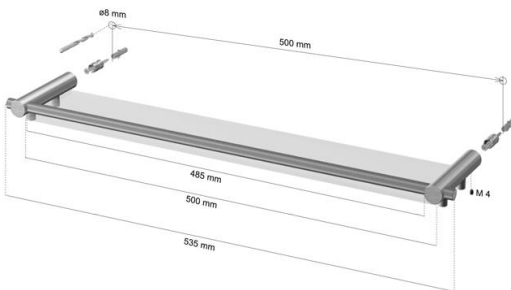

Cool Line CL-230 Washroom Shelf

Specification text:

Range: Bathroom Shelves

Product Reference:

- Brushed: CL-230.71

- Polished: CL-230.91

Cool Line CL-230 washroom shelf with shatter proof glass and anti roll off bar.

Finish: Brushed or polished finish stainless steel

Web page:

<https://cloakroomsolutions.co.uk/product/cool-line-cl-230-glass-shelf/>

Contact:

Cloakroom Solutions Ltd

info@cloakroomsolutions.co.uk

020 3011 1014