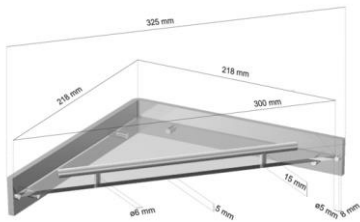

Web page:

<https://cloakroomsolutions.co.uk/product/cool-line-cl-231-corner-shelf/>

Contact:

Cloakroom Solutions Ltd

info@cloakroomsolutions.co.uk

020 3011 1014