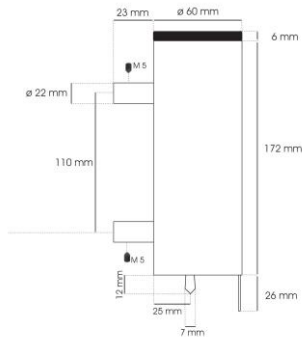

Contact:

Cloakroom Solutions Ltd

info@cloakroomsolutions.co.uk

020 3011 1014