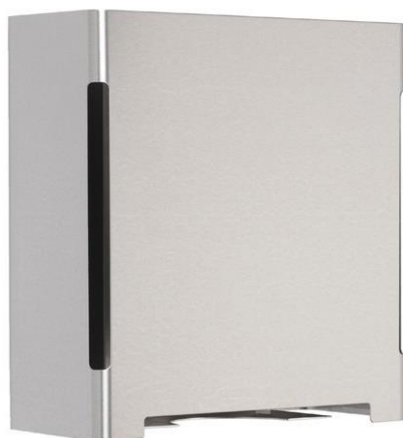

Cool Line CL-262 Paper Towel Dispenser

Cool Line paper towel dispenser, suitable for various types of folded paper towels available in brushed stainless steel finish.

Details:

- Wall mounted
- Concealed fixed
- Robust design
- Viewing window
- Stainless steel brushed finish as standard
- Dimensions 290mm w x 300mm h x 120mm d