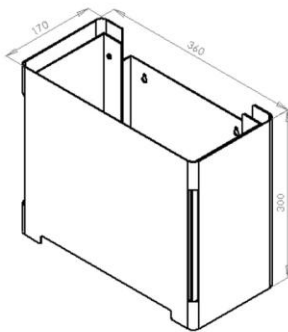

## Cool Line CL-263 Waste Bin

Specification text:

Range: Waste Bins

Product Reference: CL-263.71

Cool Line CL-263 wall mounted waste paper bin.

Finish: Brushed stainless steel

Web page:

<https://cloakroomsolutions.co.uk/product/cool-line-cl-263-waste-bin/>