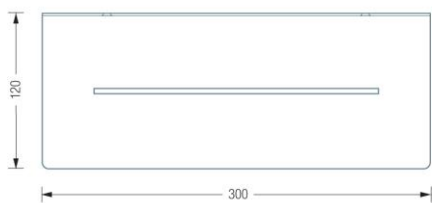

DA200/300 & 230 Shower Shelves

DA300

Shower shelf for wall mounting, with drain slot, width 30 cm.

Lasered, edged and finished. Material thickness 2 mm.

Solid stainless steel, silky matt hand-cut.

Direct wall screw connection with countersunk screws.

Also available as:

DA200 - width 20 cm.

DAE230 - corner shower shelf, 23 x 23 cm.

DA300

DA300 Rückansicht:

DA300/200

DAE230

DAE230