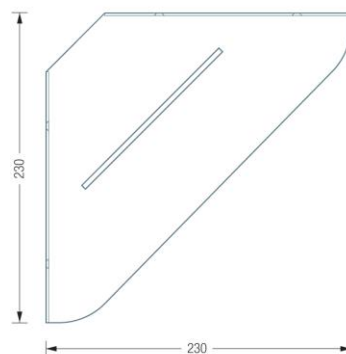

DA200/300 & 230 Shower Shelves

DA300

Shower shelf for wall mounting, with drain slot, width 30 cm.

Lasered, edged and finished. Material thickness 2 mm.

Solid stainless steel, silky matt hand-cut.

Direct wall screw connection with countersunk screws.

Also available as:

DA200 - width 20 cm.

DAE230 - corner shower shelf, 23 x 23 cm.

DA300

DA300 Rückansicht:

DA300/200

DAE230

DAE230