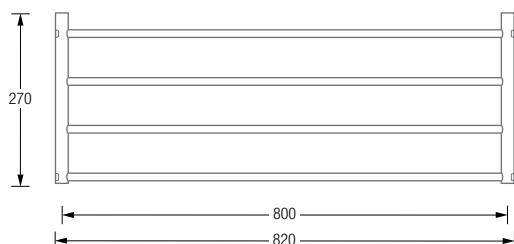

TOWEL RACKS

G18 FOR WALL MOUNTING

Towel rack G18 with two holders for force-fit direct screwing. With five crossbars $\varnothing$ 12 mm. Solid stainless steel, hand-polished to a satin finish.

- **G18-500-B** Overall width 52 cm.
- **G18-600-B** Overall width 62 cm.
- **G18-700-B** Overall width 72 cm.
- **G18-800-B** Overall width 82 cm.
- **G18-900-B** Overall width 92 cm.
- **G18-1000-B** Overall width 102 cm.

Product example G15-800-B Plan View: