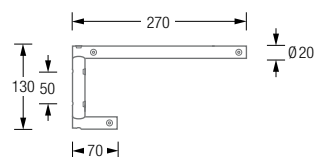

Product example G15-800-B Side View: