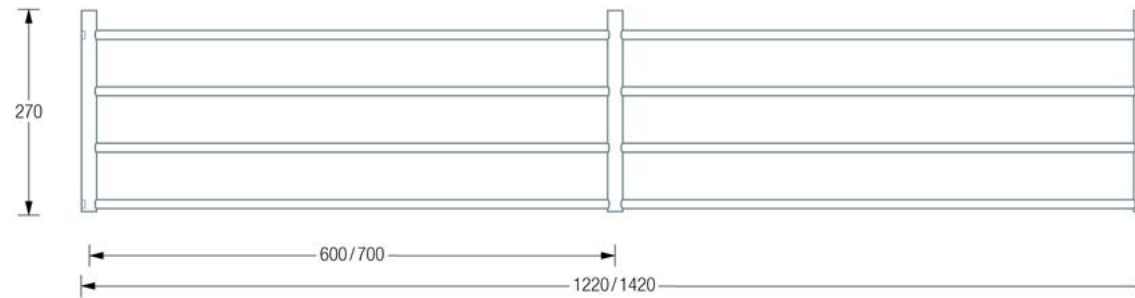

G15 Side View:

G15-500 / 600 / 700 / 800 / 900 / 1000 Plan View:

G15-1200 / 1400 Plan View:

PHOS G15 Towel Rack

CLOAKROOM
SOLUTIONS

020 3011 1014
info@cloakroomsolutions.co.uk
cloakroomsolutions.co.uk