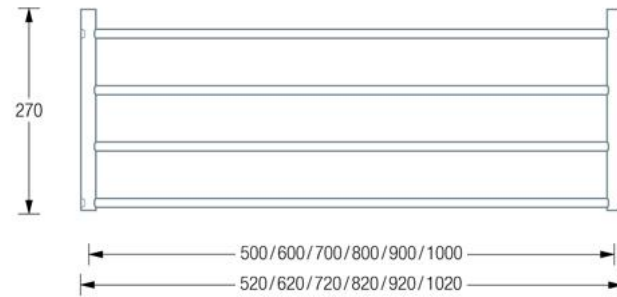

G15 Side View:

G15-500 / 600 / 700 / 800 / 900 / 1000 Plan View:

G15-1200 / 1400 Plan View:

PHOS G15 Towel Rack

CLOAKROOM
SOLUTIONS

020 3011 1014
info@cloakroomsolutions.co.uk
cloakroomsolutions.co.uk