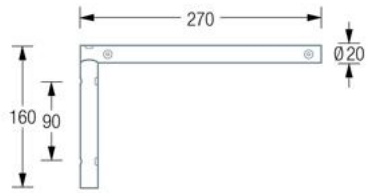

G15 Side View:

G15-500 / 600 / 700 / 800 / 900 / 1000 Plan View:

G15-1200 / 1400 Plan View:

PHOS G15 Towel Rack

CLOAKROOM
SOLUTIONS

020 3011 1014
info@cloakroomsolutions.co.uk
cloakroomsolutions.co.uk