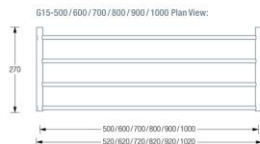

PHOS G15 Towel Rack

Specification text:

Range: Bathroom Shelves

PHOS G15 towel rack with wall brackets

Finish: Brushed finish stainless steel

Product Reference:

52cm wide - G15-500

62cm wide - G15-600

72cm wide - G15-700

82cm wide - G15-800

92cm wide - G15-900

102cm wide - G15-1000

122cm wide - G15-1200

142cm wide - G15-1400

Web page:

<https://cloakroomsolutions.co.uk/product/phos-g15-towel-rack/>