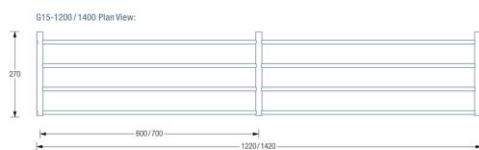

PHOS G15 Towel Rack

Specification text:

Range: Bathroom Shelves

PHOS G15 towel rack with wall brackets

Finish: Brushed finish stainless steel

Product Reference:

52cm wide - G15-500

62cm wide - G15-600

72cm wide - G15-700

82cm wide - G15-800

92cm wide - G15-900

102cm wide - G15-1000

122cm wide - G15-1200

142cm wide - G15-1400

Web page:

<https://cloakroomsolutions.co.uk/product/phos-g15-towel-rack/>