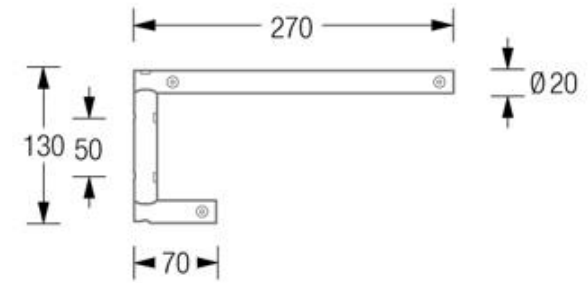

Plan View:

Side View:

PHOS G18 Towel Rack

CLOAKROOM
SOLUTIONS

020 3011 1014
info@cloakroomsolutions.co.uk
cloakroomsolutions.co.uk