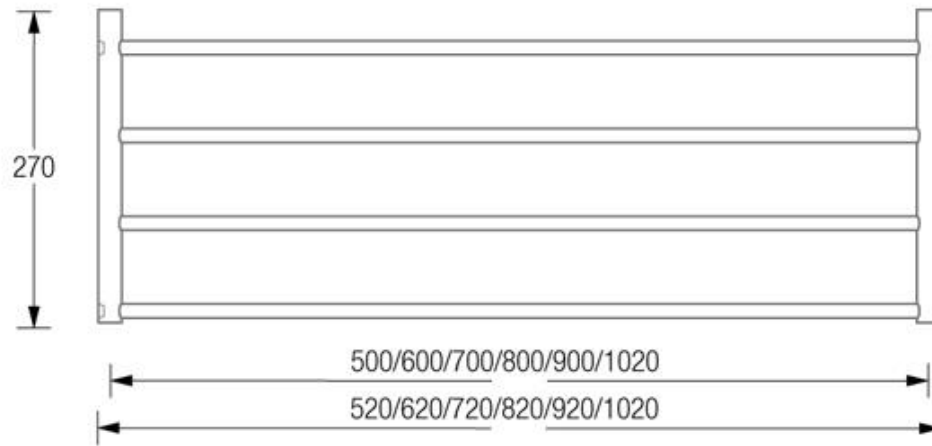

Plan View:

Side View:

PHOS G18 Towel Rack

CLOAKROOM
SOLUTIONS

020 3011 1014
info@cloakroomsolutions.co.uk
cloakroomsolutions.co.uk