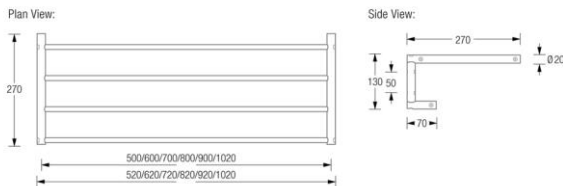

PHOS G18 Towel Rack

Specification text:

Range: Bathroom Shelves

PHOS G18 towel rack with rail & wall brackets made from solid stainless steel.

Finish: Brushed finish stainless steel

Product Reference:

52cm wide - G18-500-B

62cm wide - G18-600-B

72cm wide - G18-700-B

82cm wide - G18-800-B

92cm wide - G18-900-B

102cm wide - G18-1000-B

Web page:

<https://cloakroomsolutions.co.uk/product/phos-g18-towel-rack/>

Contact: