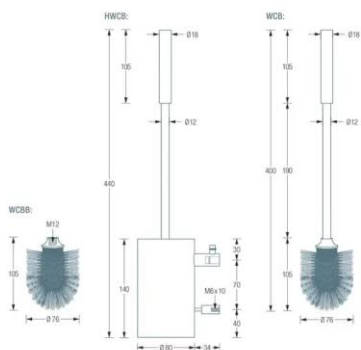

PHOS HWCB Toilet Brush Set

Specification text:

Range: Toilet Brush Sets

Product Reference: HWCB

PHOS HWCB stainless steel toilet brush set for wall mounting with concealed fixing.

Web page:

<https://cloakroomsolutions.co.uk/product/phos-hwcb-toilet-brush-set/>