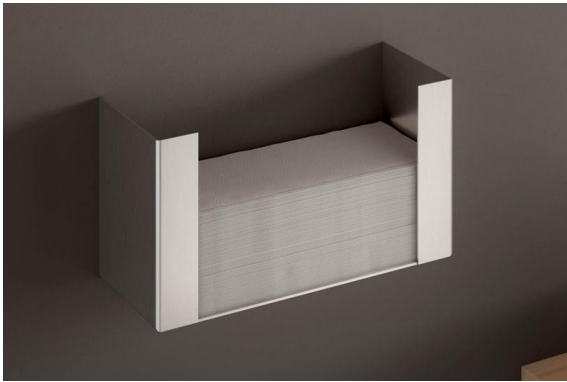

PHOS PHA1 Paper Towel Dispenser

Specification text:

Range: Paper Towel Dispensers

Product Reference: PHA1

PHOS PHA1 stainless steel wall mounted paper towel dispenser.

Web page:

<https://cloakroomsolutions.co.uk/product/phos-pha1-paper-towel-dispenser/>