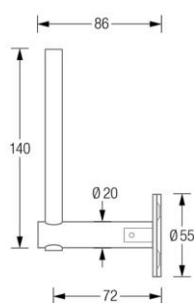

Contact:

Cloakroom Solutions Ltd

info@cloakroomsolutions.co.uk

020 3011 1014