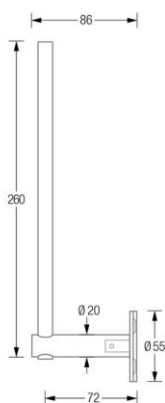

Contact:

Cloakroom Solutions Ltd

info@cloakroomsolutions.co.uk

020 3011 1014