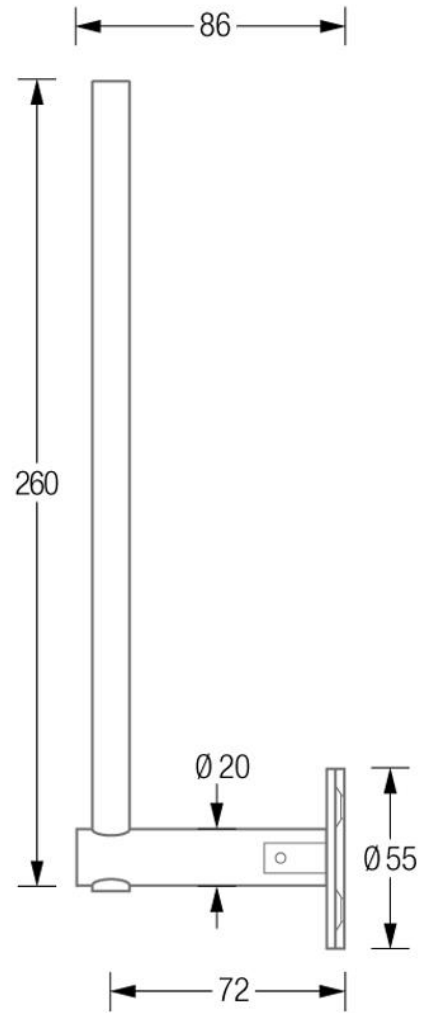

RTPH2-140

RTPH2-260D

PHOS RTPH2 Spare Toilet Roll Holders

020 3011 1014
info@cloakroomsolutions.co.uk
cloakroomsolutions.co.uk