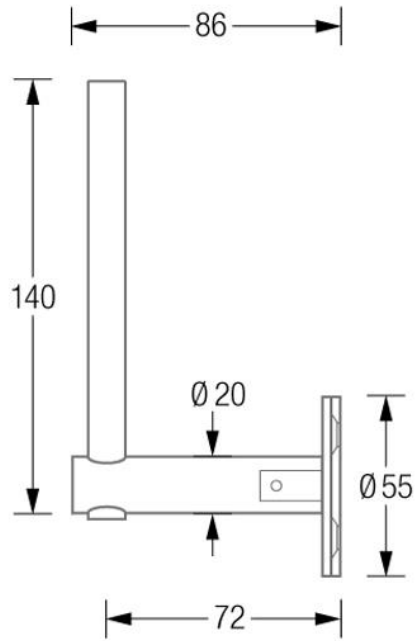

RTPH2-140

RTPH2-260D

PHOS RTPH2 Spare Toilet Roll Holders

020 3011 1014
info@cloakroomsolutions.co.uk
cloakroomsolutions.co.uk