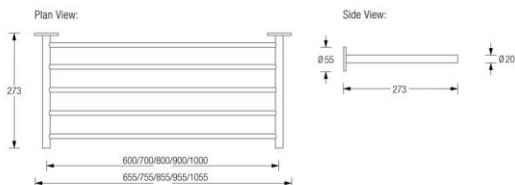

PHOS SR-1W-B Towel Rack

Specification text:

Range: Bathroom Shelves

PHOS SR-1WB single shelf towel rack with wall brackets

Finish: Brushed finish stainless steel

Product Reference:

655mm wide – SR600-1W-B

755mm wide – SR700-1W-B

855mm wide – SR800-1W-B

955mm wide – SR900-1W-B

1055mm wide – SR1000-1W-B

Web page:

<https://cloakroomsolutions.co.uk/product/phos-sr700-towel-rack/>

Contact:

Cloakroom Solutions Ltd

info@cloakroomsolutions.co.uk