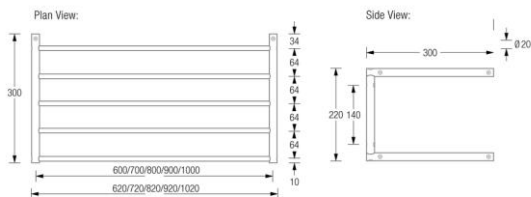

# PHOS SR-2W-B Towel Rack

Specification text:

Range: Bathroom Shelves

PHOS SR-2WB double shelf towel rack for wall mounting

Finish: Brushed finish stainless steel

Product Reference:

620mm wide – SR600-2W-B

720mm wide – SR700-2W-B

820mm wide – SR800-2W-B

920mm wide – SR900-2W-B

1020mm wide – SR1000-2W-B

Web page:

<https://cloakroomsolutions.co.uk/product/phos-sr700-towel-rack/>

Contact:

Cloakroom Solutions Ltd

[info@cloakroomsolutions.co.uk](mailto:info@cloakroomsolutions.co.uk)