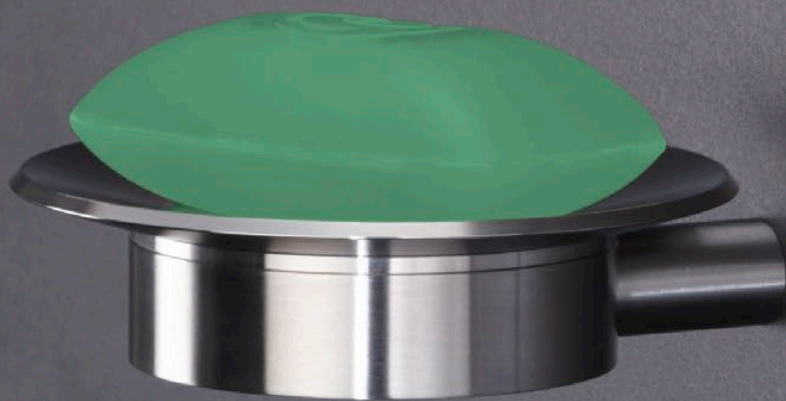

SOAP DISH

SOL

ATSOL

Including mounting material.

BATH ACCESSORIES

SOAP DISH

Soap dish. Solid stainless steel, satin finish hand-cut, shell finely turned.

- SOL** Freestanding soap dish.
ATSOL Soap dish including wall bracket, for wall screwing. Removable bowl.
ATSOL-K55 Soap dish including wall bracket, for wall bonding*. Removable bowl.

SOL Side View:

ATSOL Top / Side View:

ATSOL-K55 Top / Side View:

*On suitable surfaces with tesa® Power-Kit-Set, RNB55-6 adhesive adapter and stainless steel cover rosette.

020 3011 1014

info@cloakroomsolutions.co.uk