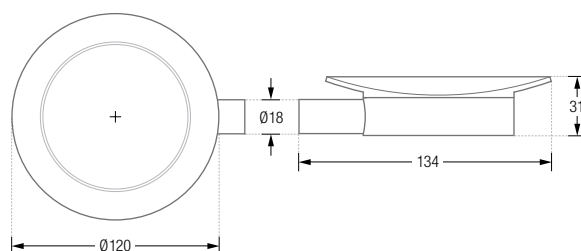

SOAP DISH

SOL

ATSOL

Including mounting material.

BATH ACCESSORIES

SOAP DISH

Soap dish. Solid stainless steel, satin finish hand-cut, shell finely turned.

- SOL** Freestanding soap dish.
ATSOL Soap dish including wall bracket, for wall screwing. Removable bowl.
ATSOL-K55 Soap dish including wall bracket, for wall bonding*. Removable bowl.

SOL Side View:

ATSOL Top / Side View:

ATSOL-K55 Top / Side View:

*On suitable surfaces with tesa® Power-Kit-Set, RNB55-6 adhesive adapter and stainless steel cover rosette.

020 3011 1014

info@cloakroomsolutions.co.uk