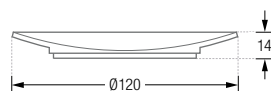

SOAP DISH

SOL

ATSOL

Including mounting material.

BATH ACCESSORIES

SOAP DISH

Soap dish. Solid stainless steel, satin finish hand-cut, shell finely turned.

- SOL** Freestanding soap dish.
ATSOL Soap dish including wall bracket, for wall screwing. Removable bowl.
ATSOL-K55 Soap dish including wall bracket, for wall bonding*. Removable bowl.

SOL Side View:

ATSOL Top / Side View:

ATSOL-K55 Top / Side View:

*On suitable surfaces with tesa® Power-Kit-Set, RNB55-6 adhesive adapter and stainless steel cover rosette.

020 3011 1014

info@cloakroomsolutions.co.uk