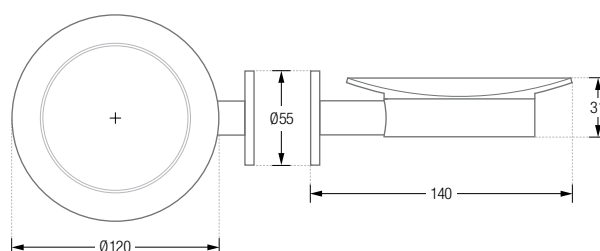

SOAP DISH

SOL

ATSOL

Including mounting material.

BATH ACCESSORIES

SOAP DISH

Soap dish. Solid stainless steel, satin finish hand-cut, shell finely turned.

- SOL** Freestanding soap dish.
ATSOL Soap dish including wall bracket, for wall screwing. Removable bowl.
ATSOL-K55 Soap dish including wall bracket, for wall bonding*. Removable bowl.

SOL Side View:

ATSOL Top / Side View:

ATSOL-K55 Top / Side View:

*On suitable surfaces with tesa® Power-Kit-Set, RNB55-6 adhesive adapter and stainless steel cover rosette.

020 3011 1014

info@cloakroomsolutions.co.uk