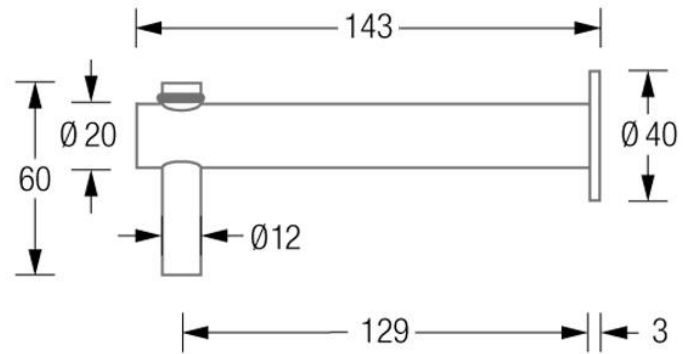

TPH1

TPH1-K55

PHOS TPH1 Toilet Roll Holder

**CLOAKROOM**  
SOLUTIONS

020 3011 1014  
info@cloakroomsolutions.co.uk  
cloakroomsolutions.co.uk