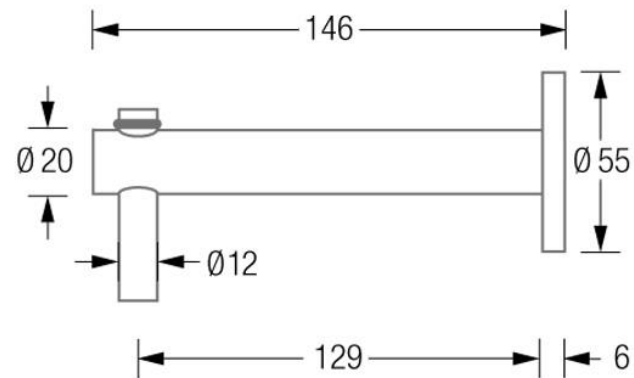

TPH1

TPH1-K55

PHOS TPH1 Toilet Roll Holder

**CLOAKROOM**  
SOLUTIONS

020 3011 1014  
info@cloakroomsolutions.co.uk  
cloakroomsolutions.co.uk