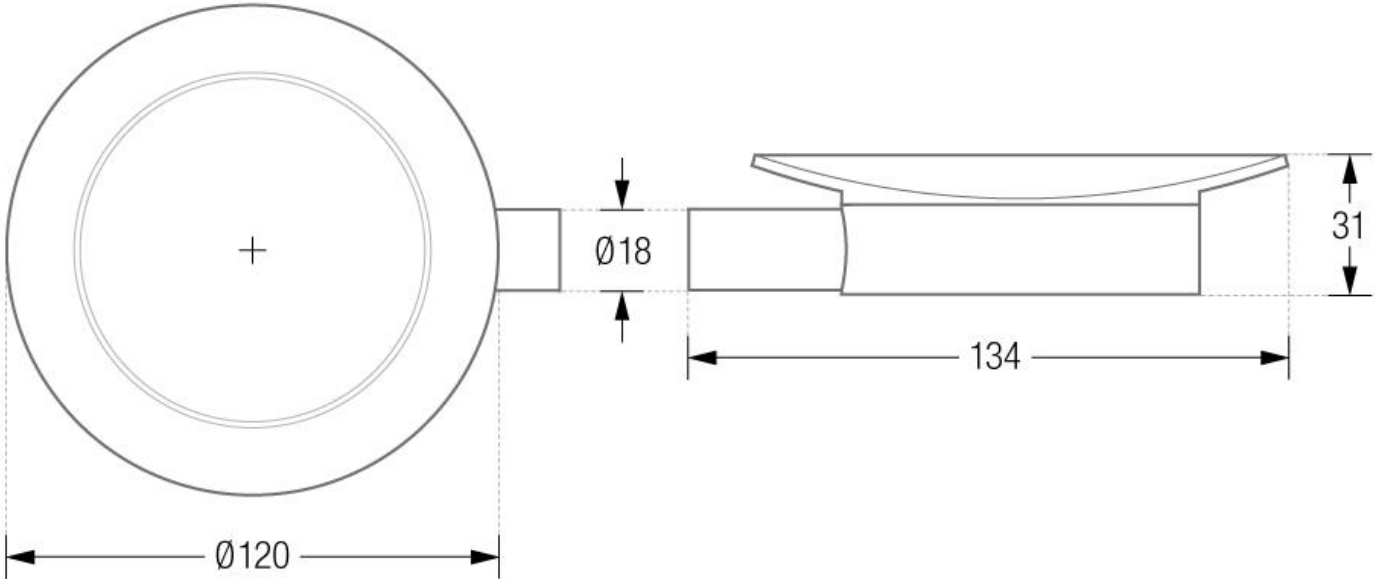

ATSOL Top / Side View:

PHOS Wall Mounted Soap Dish

020 3011 1014  
info@cloakroomsolutions.co.uk  
cloakroomsolutions.co.uk