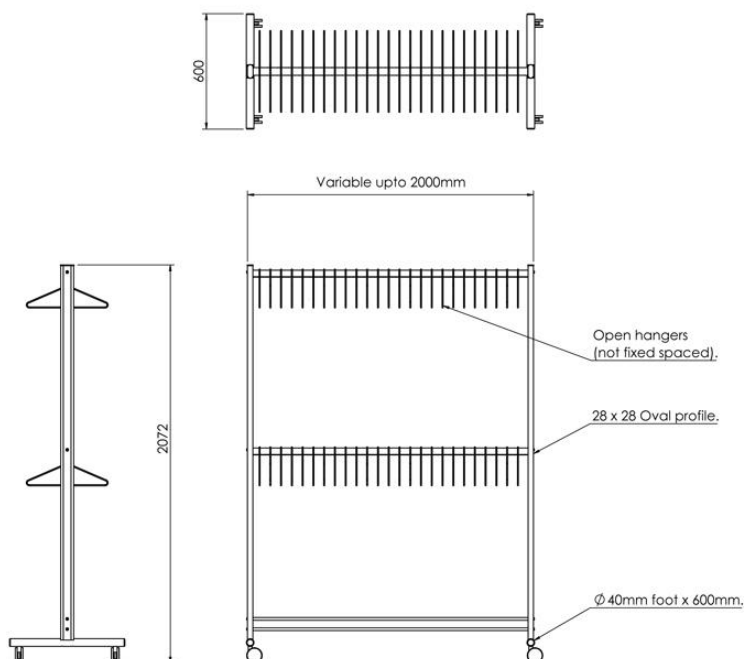

RGW40 MOBILE COAT RAILS

CLOAKROOM
SOLUTIONS

RGW40 MOBILE COAT RAIL

RGW40

Mobile coat hanging rail with 42.5mm Ø stainless steel hanging rail and lockable castors. Frame elements are made from recycled aluminium in a silver anodised finish as standard.
 Rail length variable up to 2000mm

Green RAL6018 Blue RAL5011 White RAL9010

RGW40DH MOBILE COAT RAIL

RGW40DH

Mobile coat hanging rail with two 42.5mm Ø stainless steel hanging rails for extra capacity and locking castors. Frame elements are made from recycled aluminium in a silver anodised finish as standard with the addition of extra heavy-duty castors. Rail length variable up to 2000mm