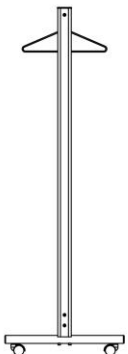

RGW40 MOBILE COAT RAILS

CLOAKROOM
SOLUTIONS

RGW40 MOBILE COAT RAIL

RGW40

Mobile coat hanging rail with 42.5mm Ø stainless steel hanging rail and lockable castors. Frame elements are made from recycled aluminium in a silver anodised finish as standard.
 Rail length variable up to 2000mm

Green RAL6018 Blue RAL5011 White RAL9010

RGW40DH MOBILE COAT RAIL

RGW40DH

Mobile coat hanging rail with two 42.5mm Ø stainless steel hanging rails for extra capacity and locking castors. Frame elements are made from recycled aluminium in a silver anodised finish as standard with the addition of extra heavy-duty castors. Rail length variable up to 2000mm