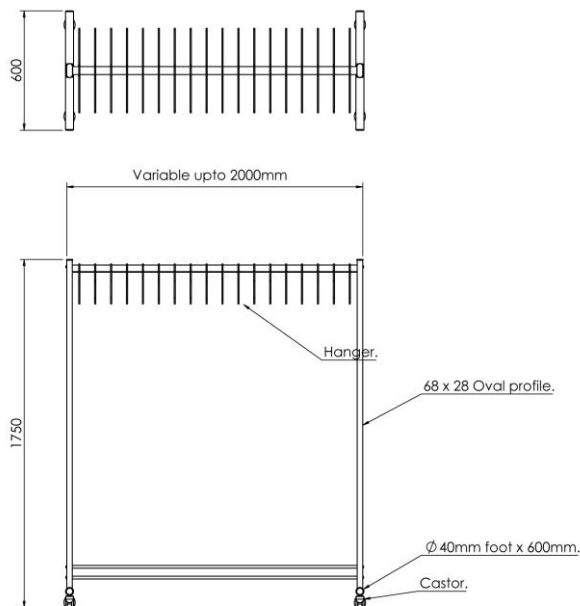

RGW40 MOBILE COAT RAILS

CLOAKROOM
SOLUTIONS

RGW40 MOBILE COAT RAIL

RGW40

Mobile coat hanging rail with 42.5mm Ø stainless steel hanging rail and lockable castors. Frame elements are made from recycled aluminium in a silver anodised finish as standard.
 Rail length variable up to 2000mm

Green RAL6018 Blue RAL5011 White RAL9010

RGW40DH MOBILE COAT RAIL

RGW40DH

Mobile coat hanging rail with two 42.5mm Ø stainless steel hanging rails for extra capacity and locking castors. Frame elements are made from recycled aluminium in a silver anodised finish as standard with the addition of extra heavy-duty castors. Rail length variable up to 2000mm