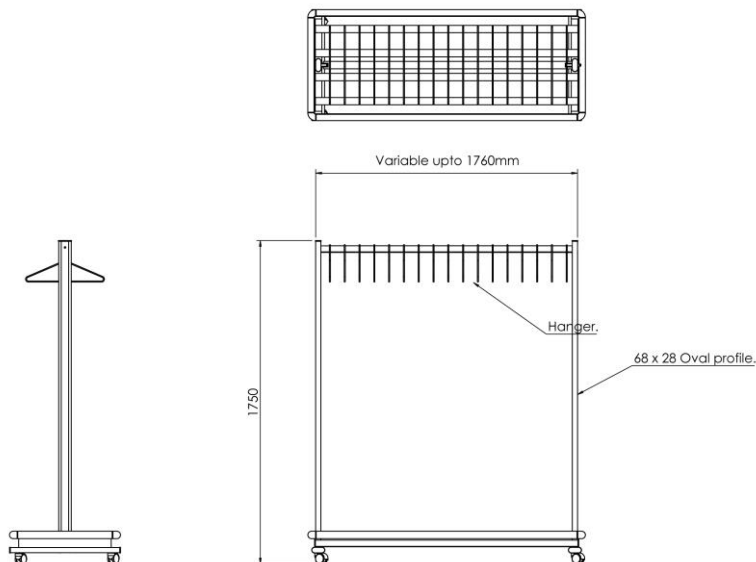

RGW40LR MOBILE COAT RAIL

RGW40LR

Mobile coat hanging rail with luggage rack, 42.5mm Ø stainless steel hanging rail and lockable castors. Frame elements are made from recycled aluminium in a silver anodised finish as standard. Rail length variable up to 2000mm