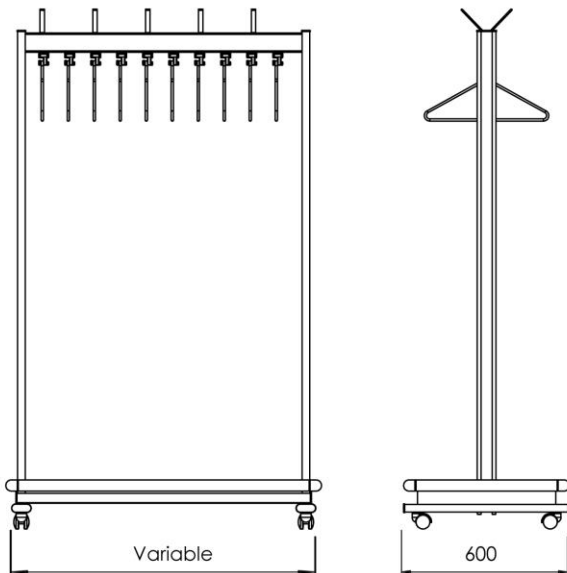

MOBILE COAT RAILS

RG70LR.3

Mobile coat hanging rail with 70x28mm hanging rail complete with individually spaced hanger carriers, chromed steel coat hangers, hat hooks and luggage rack. Frame elements are made from recycled aluminium in a silver anodised finish as standard.
Rail length variable up to 1760mm

Also available as:

RG70LR.2

Mobile coat hanging rail with 70x28mm hanging rail complete with individually spaced coat hooks, hat hooks and luggage rack. Frame elements are made from recycled aluminium in a silver anodised finish as standard.
Rail length variable up to 1760mm

RG70LR.30 – With coat hangers, without hat hooks
RG70LR.20 – With coat hooks, without hat hooks

RG70LR.3

RG70LR.2

Aluminium profiles come in a silver anodised finish as standard. Alternative anodised finishes and RAL colours are available:

Anodised:

Silver C0	Bronze C33	Black C35

RAL Colours:

Yellow RAL1004	Orange RAL2004	Red RAL3003
Green RAL6018	Blue RAL5011	White RAL9010