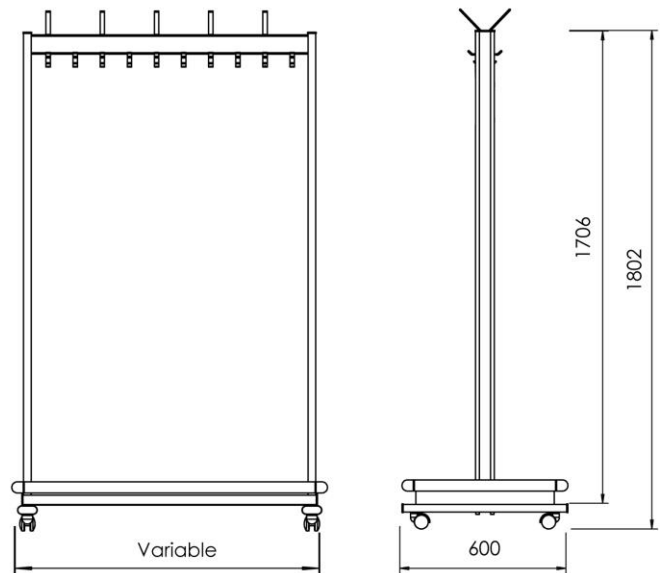

RG70LR.2

Aluminium profiles come in a silver anodised finish as standard. Alternative anodised finishes and RAL colours are available:

Anodised:

Silver C0	Bronze C33	Black C35

RAL Colours:

Yellow RAL1004	Orange RAL2004	Red RAL3003
Green RAL6018	Blue RAL5011	White RAL9010