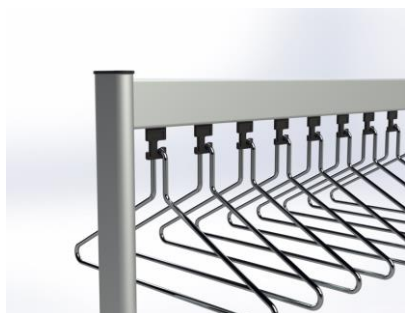

RG70x28.30 – without hat hooks