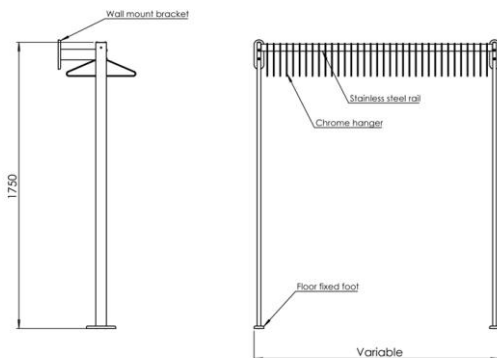

FSW40.3 Floor & Wall Fixed Coat Rail

Specification text:

Range: Free Standing

Product Reference: FSW40.3

Floor & wall fixed single height coat rail with stainless steel hanger rail & chrome plated hangers.

Dimensions: 2000mm h x 475mm d (with hangers)

Length: variable

Options:

- Chexology paperless ticketing system

Web page:

<https://cloakroomsolutions.co.uk/product/fsw40-floor-wall-fixed-coat-rails/>

Contact: