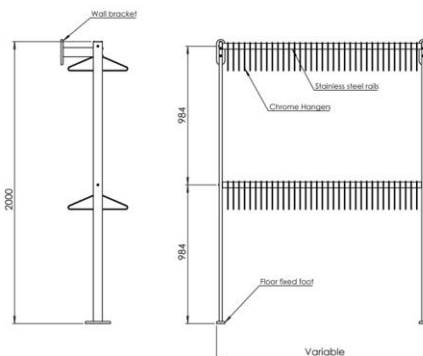

FSW40.7 Floor & Wall Fixed Coat Rail

Specification text:

Range: Free Standing

Product Reference: FSW40.7

Floor & wall fixed double height coat rail with stainless steel rails & chrome plated hangers.

Dimensions: 2000mm h x 475mm d (with hangers)

Length: variable

Options:

- Chexology paperless ticketing system

Web page:

<https://cloakroomsolutions.co.uk/product/fsw40-floor-wall-fixed-coat-rails/>

Contact:

Cloakroom Solutions Ltd

info@cloakroomsolutions.co.uk