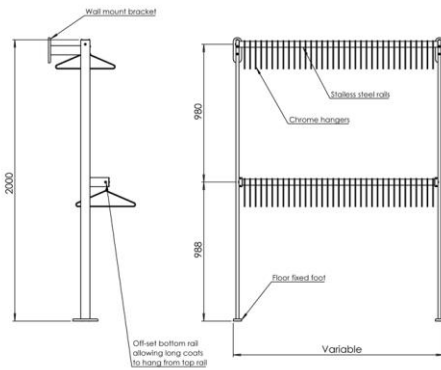

FSW40.7.OS Floor & Wall Fixed Coat Rail

Specification text:

Range: Free Standing

Product Reference: FSW40.7.OS

Floor & wall fixed double height coat rail with stainless steel off-set bottom rail & chrome plated hangers.

Dimensions: 2000mm h x 620mm d (with hangers)

Length: variable

Options:

- Chexology paperless ticketing system

Web page:

<https://cloakroomsolutions.co.uk/product/fsw40-floor-wall-fixed-coat-rails/>

Contact: